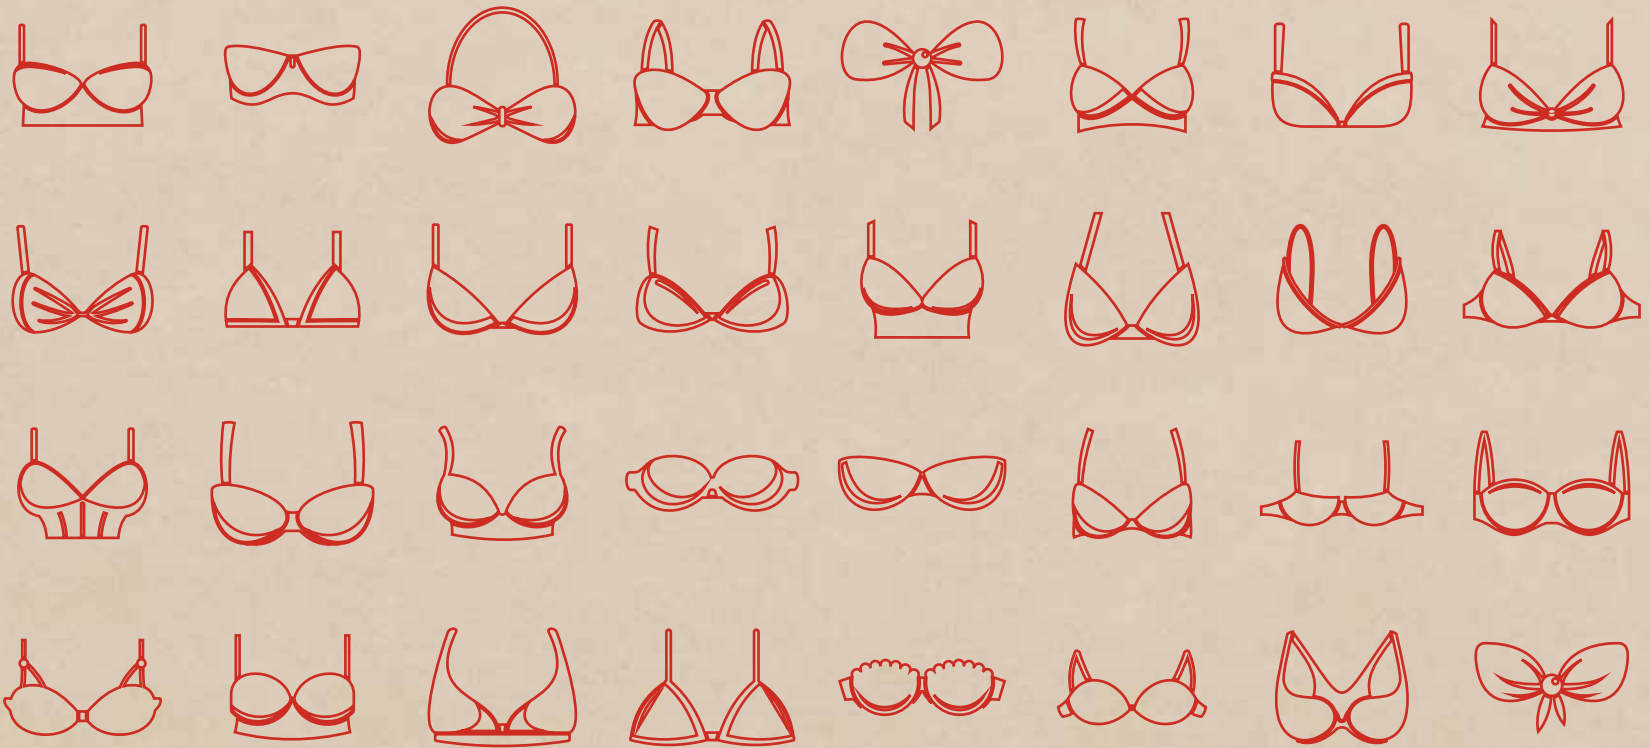

BLACK

WHITE

SKIN

Style For The Leading Lady In You!

DECENT

Cup Size: D

Size: 32, 34, 36, 38, 40, 42

Available Colours:

WHITE

SKIN

BLACK

RED

PEACH

PINK

Scan to connect

Rohra Traders