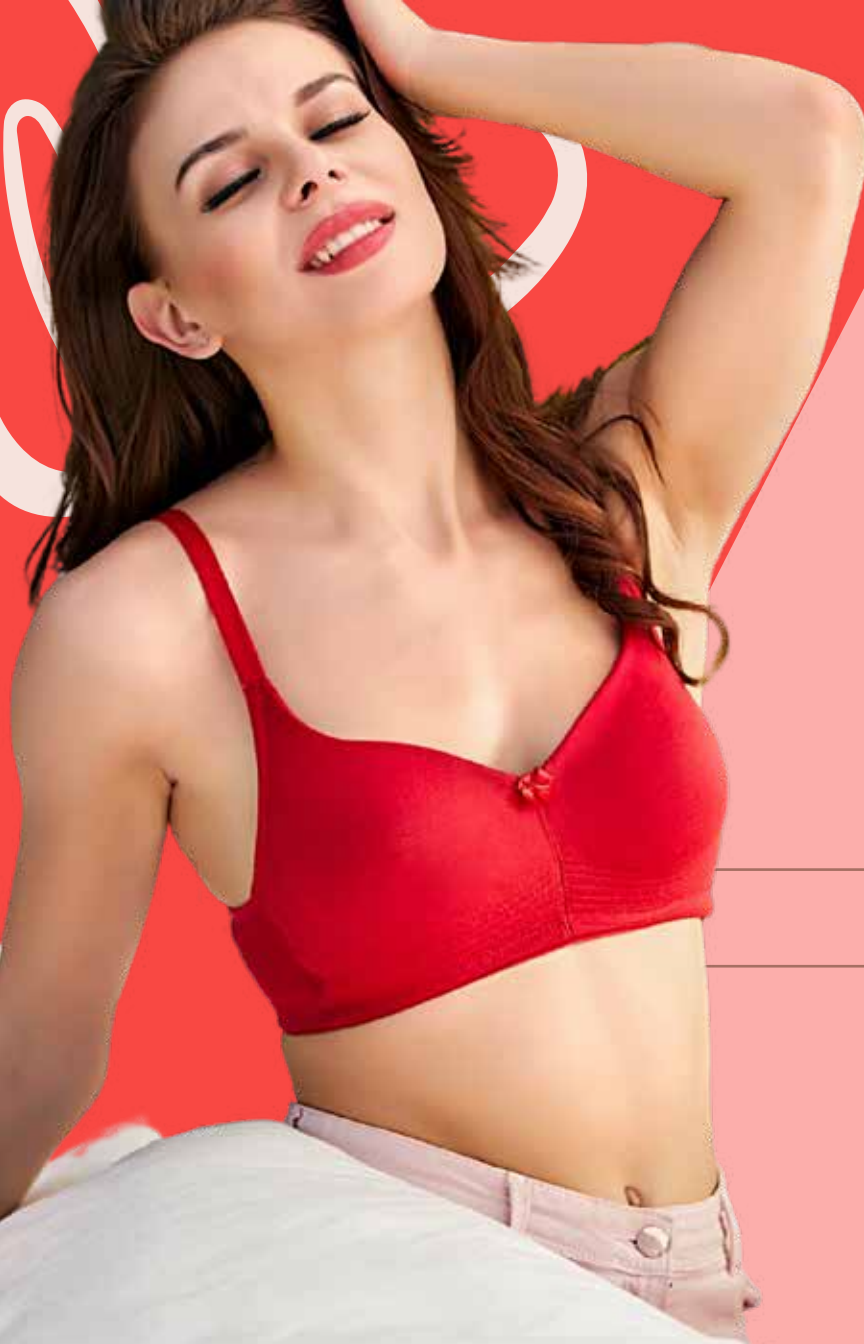

Style For The Leading Lady In You!

NYRAA

SIDE SUPPORT STITCHING

Cup Size: C

Size: 32, 34, 36, 38, 40, 42

Available Colours:

S. GREEN

MAGENTA

OLIVE

MAUVE

PASTEL BLUE

CORAL