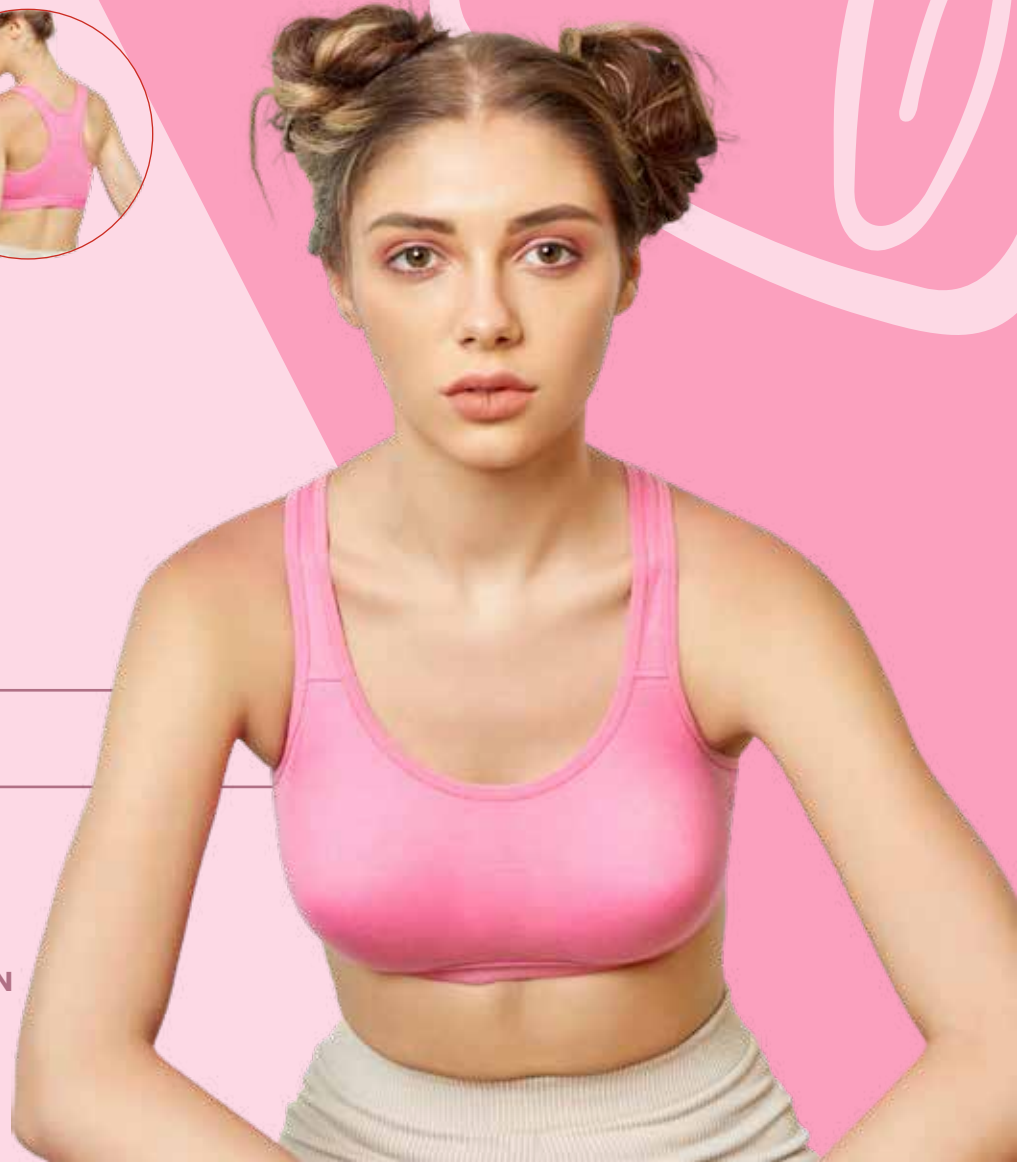

ZINIA

Cup Size: B

Size: 30, 32, 34, 36, 38, 40

Available Colours:

NAVY

RED

CHERRY

MAROON

WINE

PINK